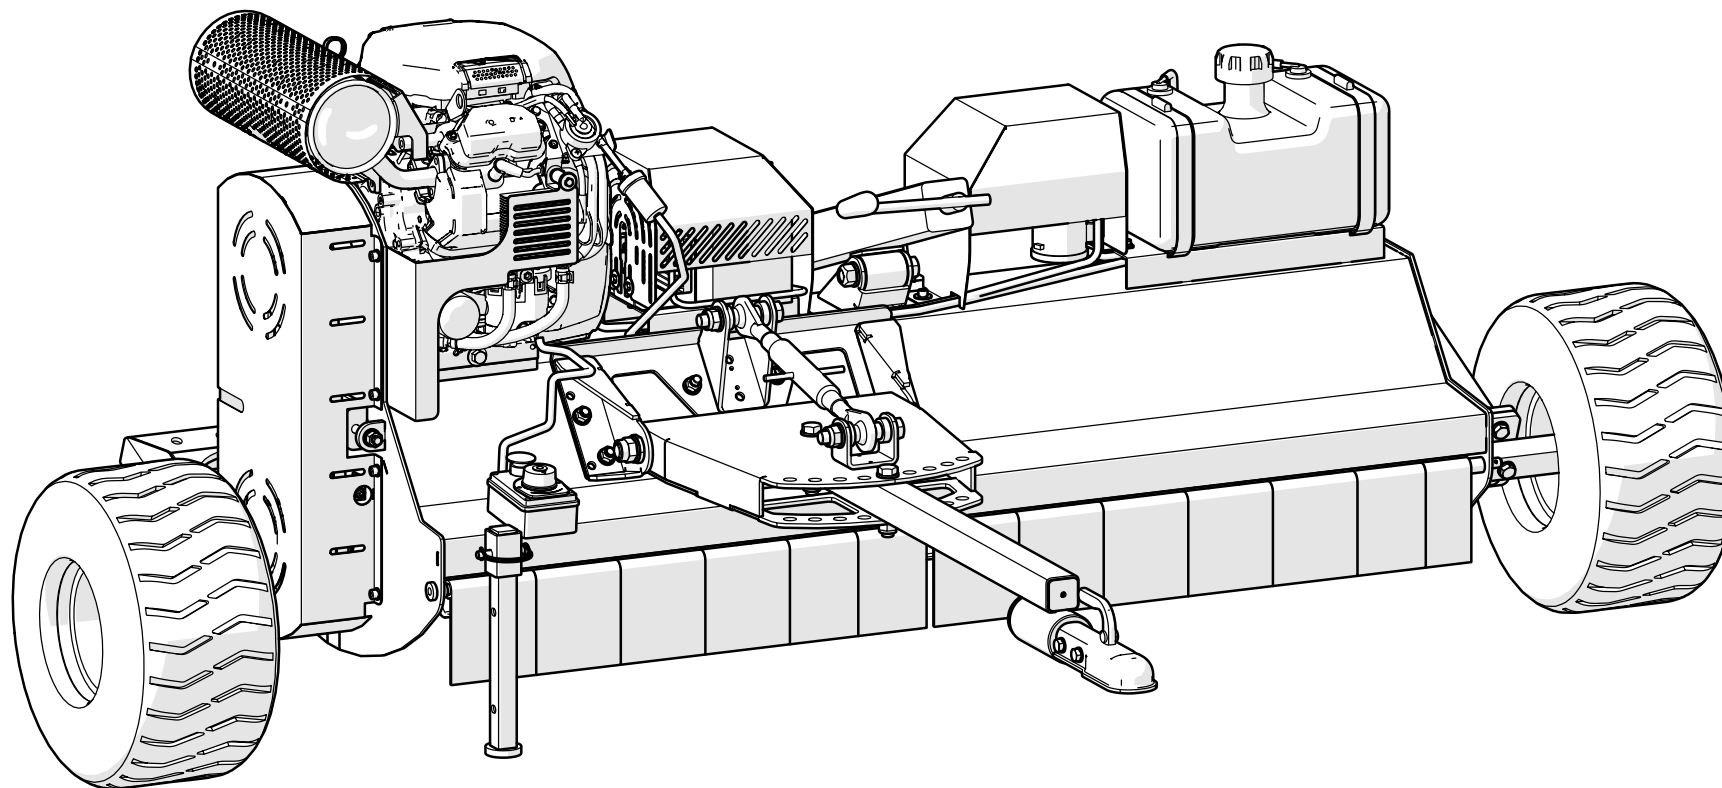

DelMorino[®]

FARM & GARDEN EQUIPMENT

CENTURION ATV PRO

SPL-CENTURION ATV PRO-EN-R2025.01.docx- SPARE PARTS MANUAL: CENTURION ATV PRO

INDICE

MAIN FRAME & COMPONENTS – REAR SIDE	4
MAIN FRAME & COMPONENTS – FRONT SIDE	8
ENGINE, CLUTCH & ELECTRIC PLANT	12
TRANSMISSION	16
ROTOR.....	20
FUEL LINE.....	22